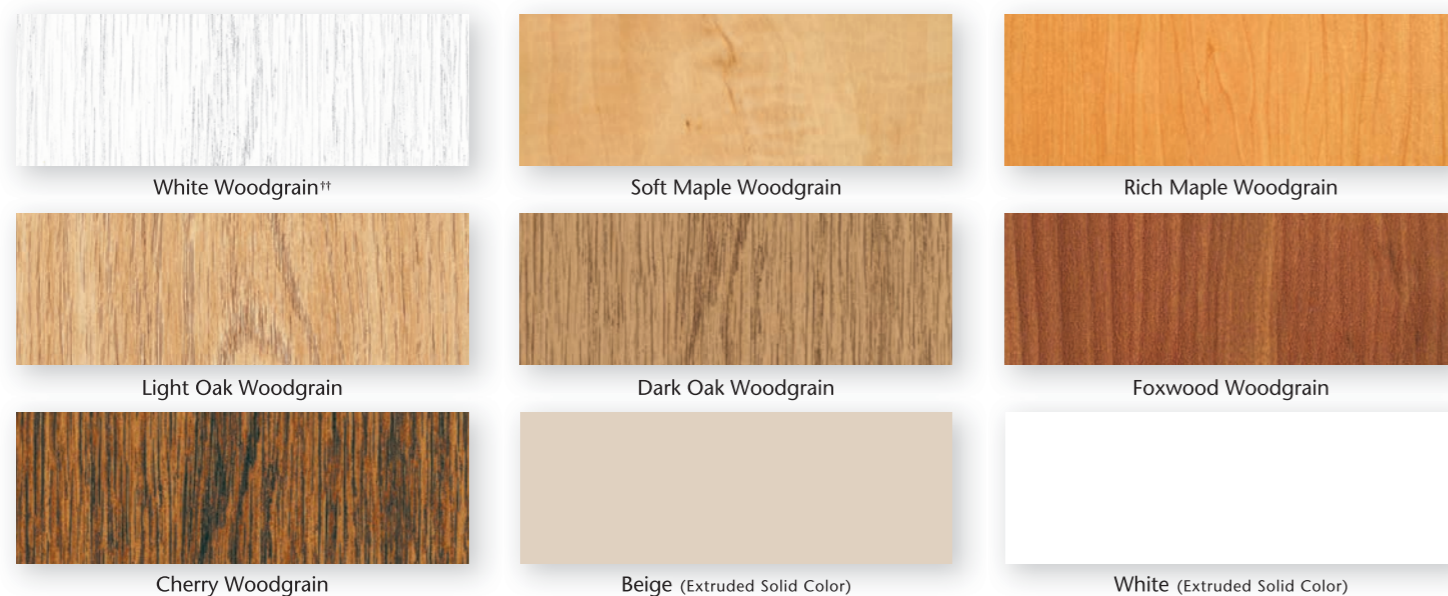

INTERIOR COLORS