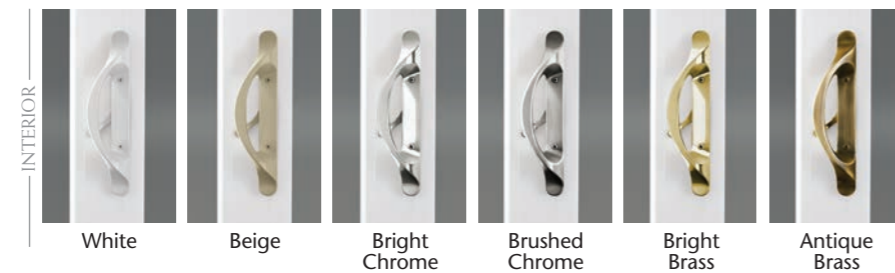

- Premium vinyl mainframe and sash extrusions are colored throughout – won't chip, peel, crack or warp and never needs to be painted.
- Mainframe and sash feature a double-wall design and multi-chambered construction for increased strength.
- 1" thick insulated glass unit with warm-edge spacer system saves energy year-round.
- Dual internal/external weatherstripping on the sash ensures optimal energy efficiency.
- Steel reinforcements at the interlocks and lock rails increase structural integrity.
- Precision-engineered tandem roller system ensures easy and quiet door operation.
- Heavy-duty extruded aluminum screen features four adjustable rollers for smooth gliding.
- Available in a 2-panel style in 5', 6', 8' and Wisconsin-style widths; 3-panel styles in 9' and 12' widths; and a 4-panel style in a 12' width with center panels that open to each side.
- Choose from a variety of solid colors, woodgrain options, hardware finishes and grid patterns to complement your Mezzo Windows.

CONTEMPORARY-STYLE PATIO DOOR

CLASSIC-STYLE PATIO DOOR

A naturally beautiful point of view.

**Opposite page upper left:** The Contemporary-style patio door features 3" symmetrical sash rails for a sleek, clean-line design. **Opposite page upper right:** The Classic-style door conveys traditional beauty with generous 5" sash rails. **Opposite page bottom:** The 5" top rail, 7" bottom rail and 3" side rails of our French-style door combines French door charm with floor space-saving functionality.

### CONTEMPORARY AND CLASSIC PATIO DOOR HANDLES