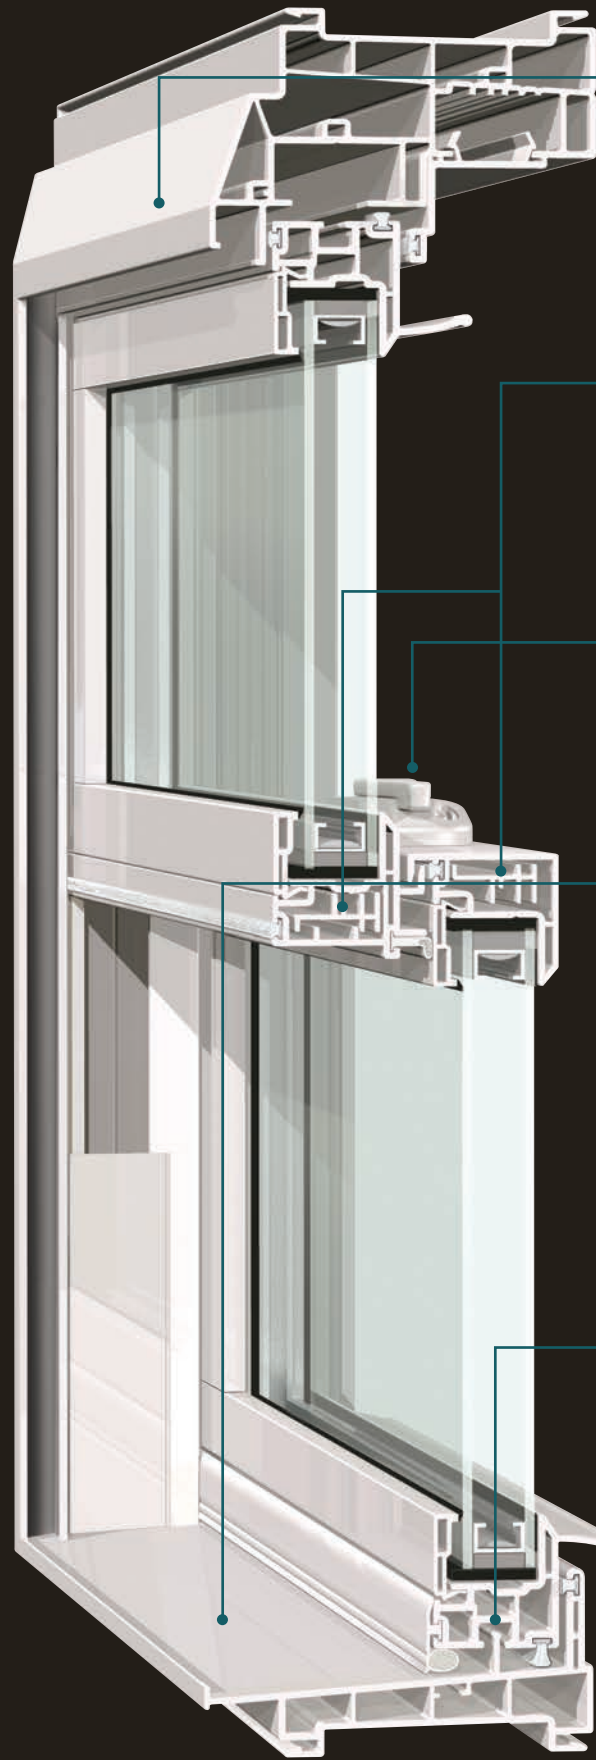

The beauty of our EdgeForce narrowline frame and sashes is subtle and substantial at the same time. The sleek design is visually clean and contemporary, with a larger glass area for exceptional daylighting and outside viewing. And beneath the elegance? Internal chambers are meticulously engineered for structural integrity and enhanced energy efficiency.