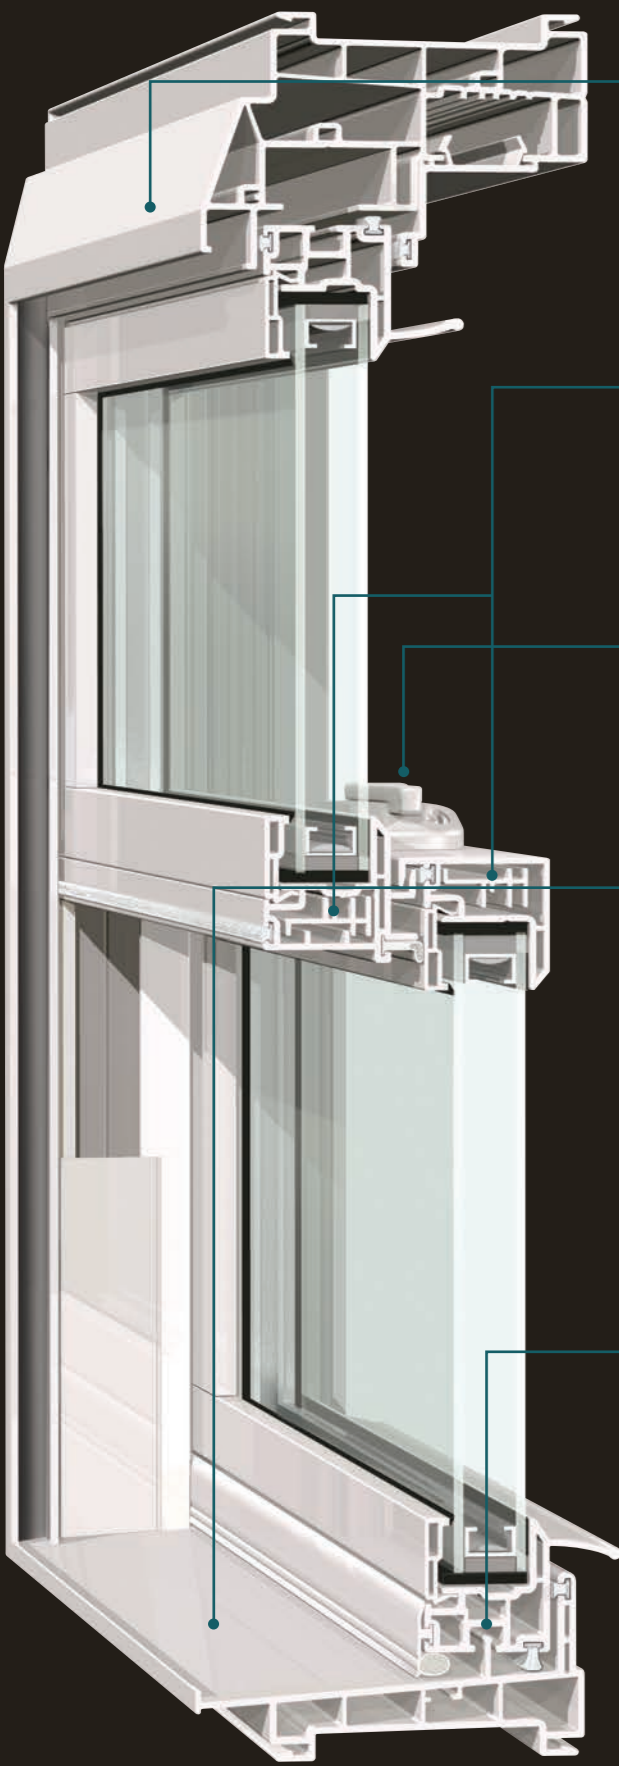

The beauty of our EdgeForce narrowline frame and sashes is subtle and substantial at the same time. The sleek design is visually clean and contemporary, with a larger glass area for exceptional daylighting and outside viewing. And beneath the elegance? Internal chambers are meticulously engineered for structural integrity and enhanced energy efficiency.

CoreFX is a structural component that never quits. This innovative composite reinforcement allows for secure mounting of hardware and the non-conductive material also reduces the transfer of energy for superior thermal performance.¹

Stylish and strong, this low-profile secure locking hardware features an indicator that tells you if your windows are left unlocked. But the true beauty of Defense-Tek is its end-of-throw cam shift locking action, expertly constructed for increased protection.

Forecaster elevates both the appearance and performance of Mezzo Windows with its smooth, uniform design. The true sloped sill is expertly crafted to provide a highly efficient drainage system that promotes water runoff without the use of weep holes.²

The benefits distinction here is three-fold: protection from air and water infiltration, increased structural stability and enhanced beauty. The integrated telescoping sill dam effortlessly blends strength with style.

When extreme wind and weather hit your home, Gatekeeper stands strong. Traditional sloped sill designs can allow the sash to bow during powerful winds, but with Gatekeeper interlocking sash-to-sill technology, the sash is channeled firmly into the window frame for a unified wall of strength. Combined with three layers of weatherstripping, Gatekeeper delivers unmatched protection, as well as peace of mind.

Improved form and functionality is the focus of our Ocular screen bulb seal. The compression bulb aids in the installation and removal of the extruded aluminum screen. The snug fit also eliminates light penetration between the screen and frame and helps block insect access.³

¹ Double-hung base model will automatically be upgraded to ST (steel reinforcement) for all units ordered in excess of 48" wide or 78" high.

³ Available only with the full screen option.