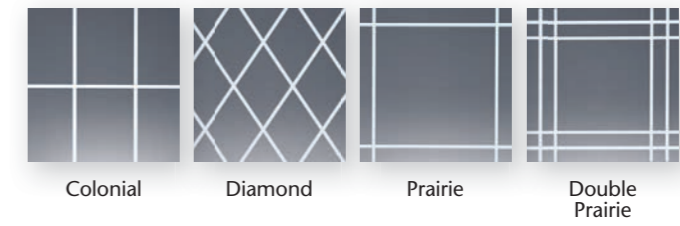

FrameWorks® Color Collection

EXCEPTIONAL STYLE FOR EVERY HOME.

Beauty and vision, performance and strength – it all comes together in Mezzo’s exciting collection of styles, colors and custom accents. Our FrameWorks exterior colors feature a cutting-edge polyurethane coating technology with heat-reflective pigments for a remarkably strong and fade-resistant finish. Interior woodgrain laminates are performance-engineered for superb durability that maintains its attractive appearance over the life of the product.

EXTERIOR COLORS

INTERIOR COLORS

**White woodgrain is available with a beige base only; white woodgrain is not available for 6400 series patio doors. White and Beige windows will have matching interior hardware. Windows ordered with a Light Oak, Dark Oak, Soft Maple or Rich Maple interior will receive Pontiac Gold hardware. Windows ordered with a Cherry or Foxwood interior will receive Brown hardware.

Design Options

GRID OPTIONS

Decorative grids lend an added measure of style and dimension to your windows. All grids are enclosed within the insulated glass unit for easy cleaning. First, select a grid pattern from one of our four styles, and then choose a grid profile to achieve your ideal finished look.

Classic Grids – available in Colonial, Diamond, Prairie and Double Prairie patterns.

Contoured Grids – available in Colonial, Prairie and Double Prairie patterns.

V-GROOVED CUT GLASS

Mezzo Windows and Alside Patio Doors also feature a selection of V-grooved cut glass patterns – the perfect way to add a touch of elegance without obstructing the view.

PATTERNS

PROFILES

Choose a bold FrameWorks exterior color, such as English Red, to create striking beauty with custom appeal.