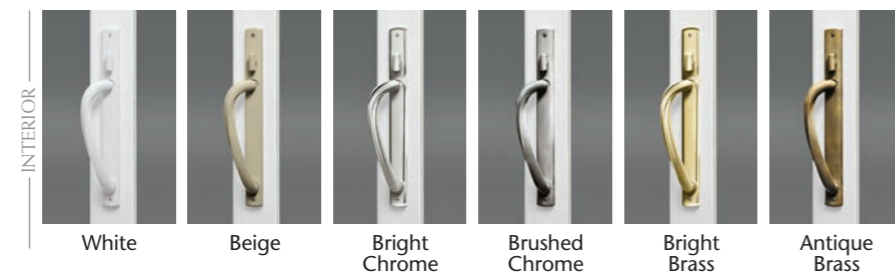

FRENCH PATIO DOOR HANDLES

Contemporary, Classic and French-style exterior patio door handles are available in white, beige and black.