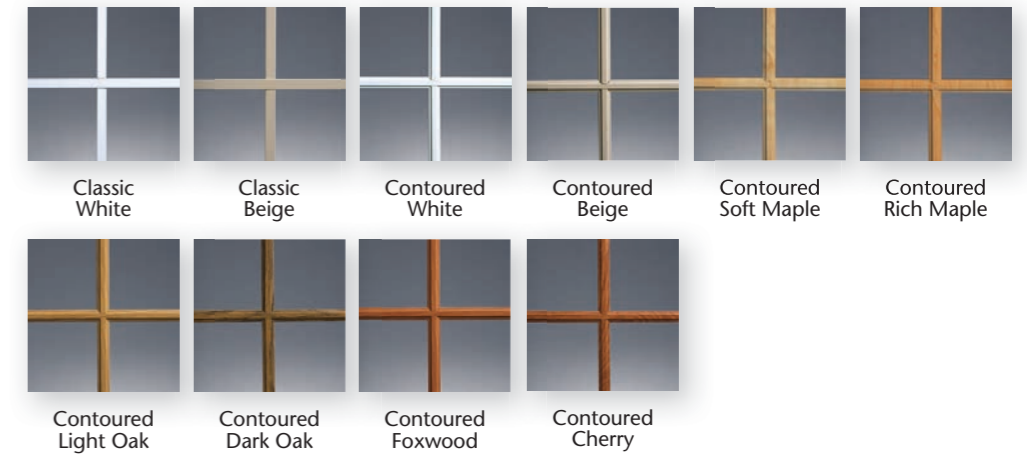

## GRID OPTIONS

Decorative grids lend an added measure of style and dimension to your windows. All grids are enclosed within the insulated glass unit for easy cleaning. First, select a grid pattern from one of our four styles, and then choose a grid profile to achieve your ideal finished look.

**Classic Grids** – available in Colonial, Diamond, Prairie and Double Prairie patterns.

**Contoured Grids** – available in Colonial, Prairie and Double Prairie patterns.

## V-GROOVED CUT GLASS

Mezzo Windows and Alside Patio Doors also feature a selection of V-grooved cut glass patterns – the perfect way to add a touch of elegance without obstructing the view.

## PROFILES

Choose a bold FrameWorks exterior color, such as English Red, to create striking beauty with custom appeal.