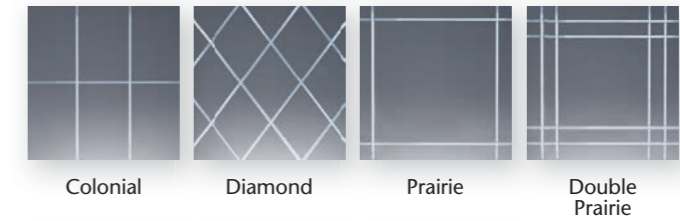

FrameWorks® Color Collection

EXCEPTIONAL STYLE FOR EVERY HOME.

Beauty and vision, performance and strength – it all comes together in Mezzo’s exciting collection of styles, colors and custom accents. Our FrameWorks exterior colors feature a cutting-edge polyurethane coating technology with heat-reflective pigments for a remarkably strong and fade-resistant finish. Interior woodgrain laminates are performance-engineered for superb durability that maintains its attractive appearance over the life of the product.

EXTERIOR COLORS

INTERIOR COLORS

**White woodgrain is available with a beige base only; white woodgrain is not available for 6400 series patio doors. White and Beige windows will have matching interior hardware. Windows ordered with a Light Oak, Dark Oak, Soft Maple or Rich Maple interior will receive Pontiac Gold hardware. Windows ordered with a Cherry or Foxwood interior will receive Brown hardware.

Design Options

GRID OPTIONS

Decorative grids lend an added measure of style and dimension to your windows. All grids are enclosed within the insulated glass unit for easy cleaning. First, select a grid pattern from one of our four styles, and then choose a grid profile to achieve your ideal finished look.

Classic Grids – available in Colonial, Diamond, Prairie and Double Prairie patterns.

Contoured Grids – available in Colonial, Prairie and Double Prairie patterns.

V-GROOVED CUT GLASS

Mezzo Windows and Alside Patio Doors also feature a selection of V-grooved cut glass patterns – the perfect way to add a touch of elegance without obstructing the view.

PATTERNS

PROFILES

Choose a bold FrameWorks exterior color, such as English Red, to create striking beauty with custom appeal.